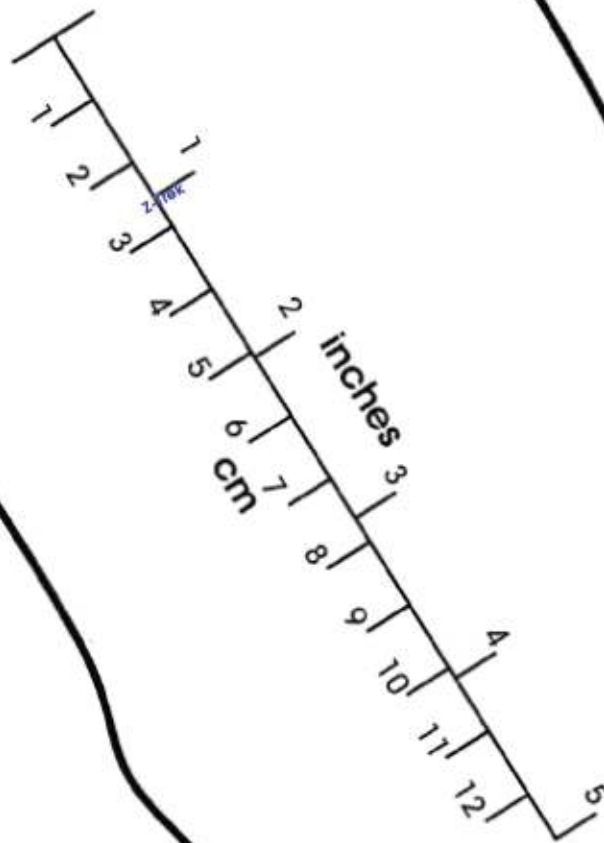

Z-Trek

Z-Trail - Naboso

XERO SHOES
Live Life Feet First!

Z-Trek / Z-Trail / Naboso

Women's EU 41.5

length - up to
274 mm / 10 3/4 inches

NOTE: The Z-Trek (outside line) is a BIT longer than the Z-Trail/Naboso (inside line)

1. Print this page at ACTUAL SIZE (100% scale).

Compare the scale marker on this page with a ruler.

If the scale isn't correct, your Xero Shoes will not fit correctly, so adjust accordingly.

2. Position your bare foot on this page inside the outline.

If your foot extends past the border, try a larger size.

If there is more than 1/4" (6mm) of space past your heel and the front of your toes, try a smaller size.

If this is too narrow, try a "men's" size.