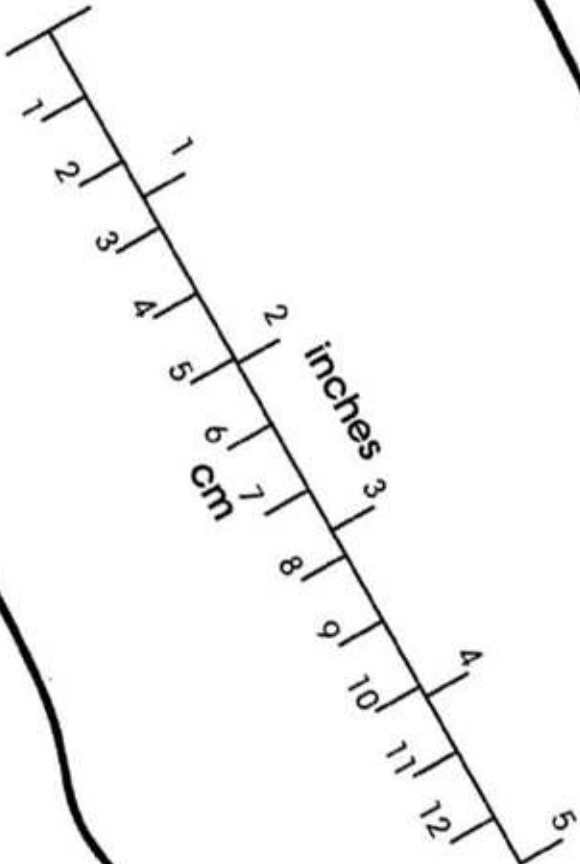

Z-Trail - Naboso

Z-Trail / Naboso  
**Women's EU 42.5**  
length - up to  
282 mm / 11 1/8 inches

**1.** Print this page at ACTUAL SIZE (100% scale).

Compare the scale marker on this page with a ruler.

If the scale isn't correct, your Xero Shoes will not fit correctly, so adjust accordingly.

**2.** Position your bare foot on this page inside the outline.

If your foot extends past the border, try a larger size.

If there is more than 1/4" (6mm) of space past your heel and the front of your toes, try a smaller size.

If this is too narrow, try a "men's" size.

For more information about measuring and sizing, visit: [www.XeroShoes.eu/fit](http://www.XeroShoes.eu/fit)

Questions? Need help?  
[www.XeroShoes.eu/contact](http://www.XeroShoes.eu/contact)